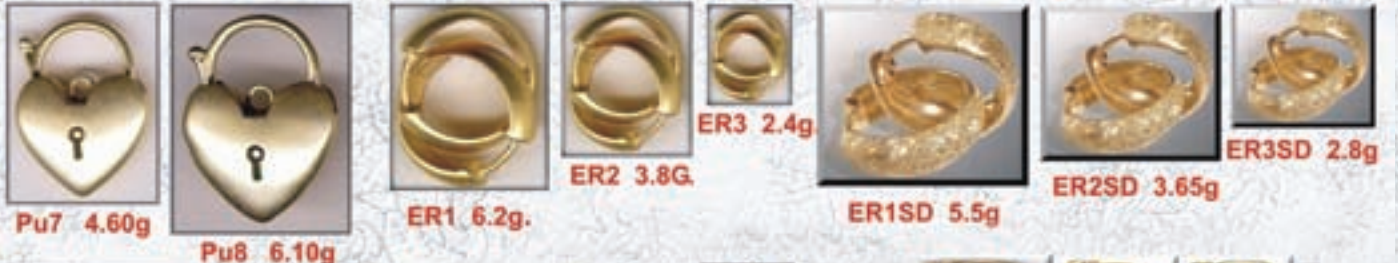

## HOLLOW CURB Weights include bolt rings.

17.63 gr. 19cm. with bolt ring

HC200

24.50 gr. 19cm. with bolt ring

HC240

32.32 gr. 19cm. with bolt ring

HC300

40.00 gr. 19cm. with bolt ring

HC340

51.60 gr. 20cm. with bolt ring

HC400

59.50 gr. 20cm. with bolt ring

HC440

All available in 9ct. Yellow, White, Rose, as well as 18ct. yellow.  
Available in any length with any end fitting.

# PADLOCKS, BOLT RINGS & EARRINGS