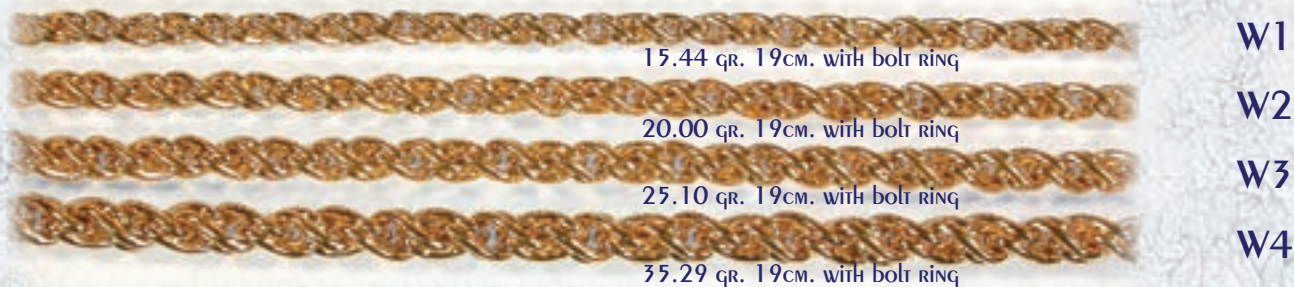

SOLID WHEAT CHAIN WEIGHTS INCLUDE BOLT RINGS.