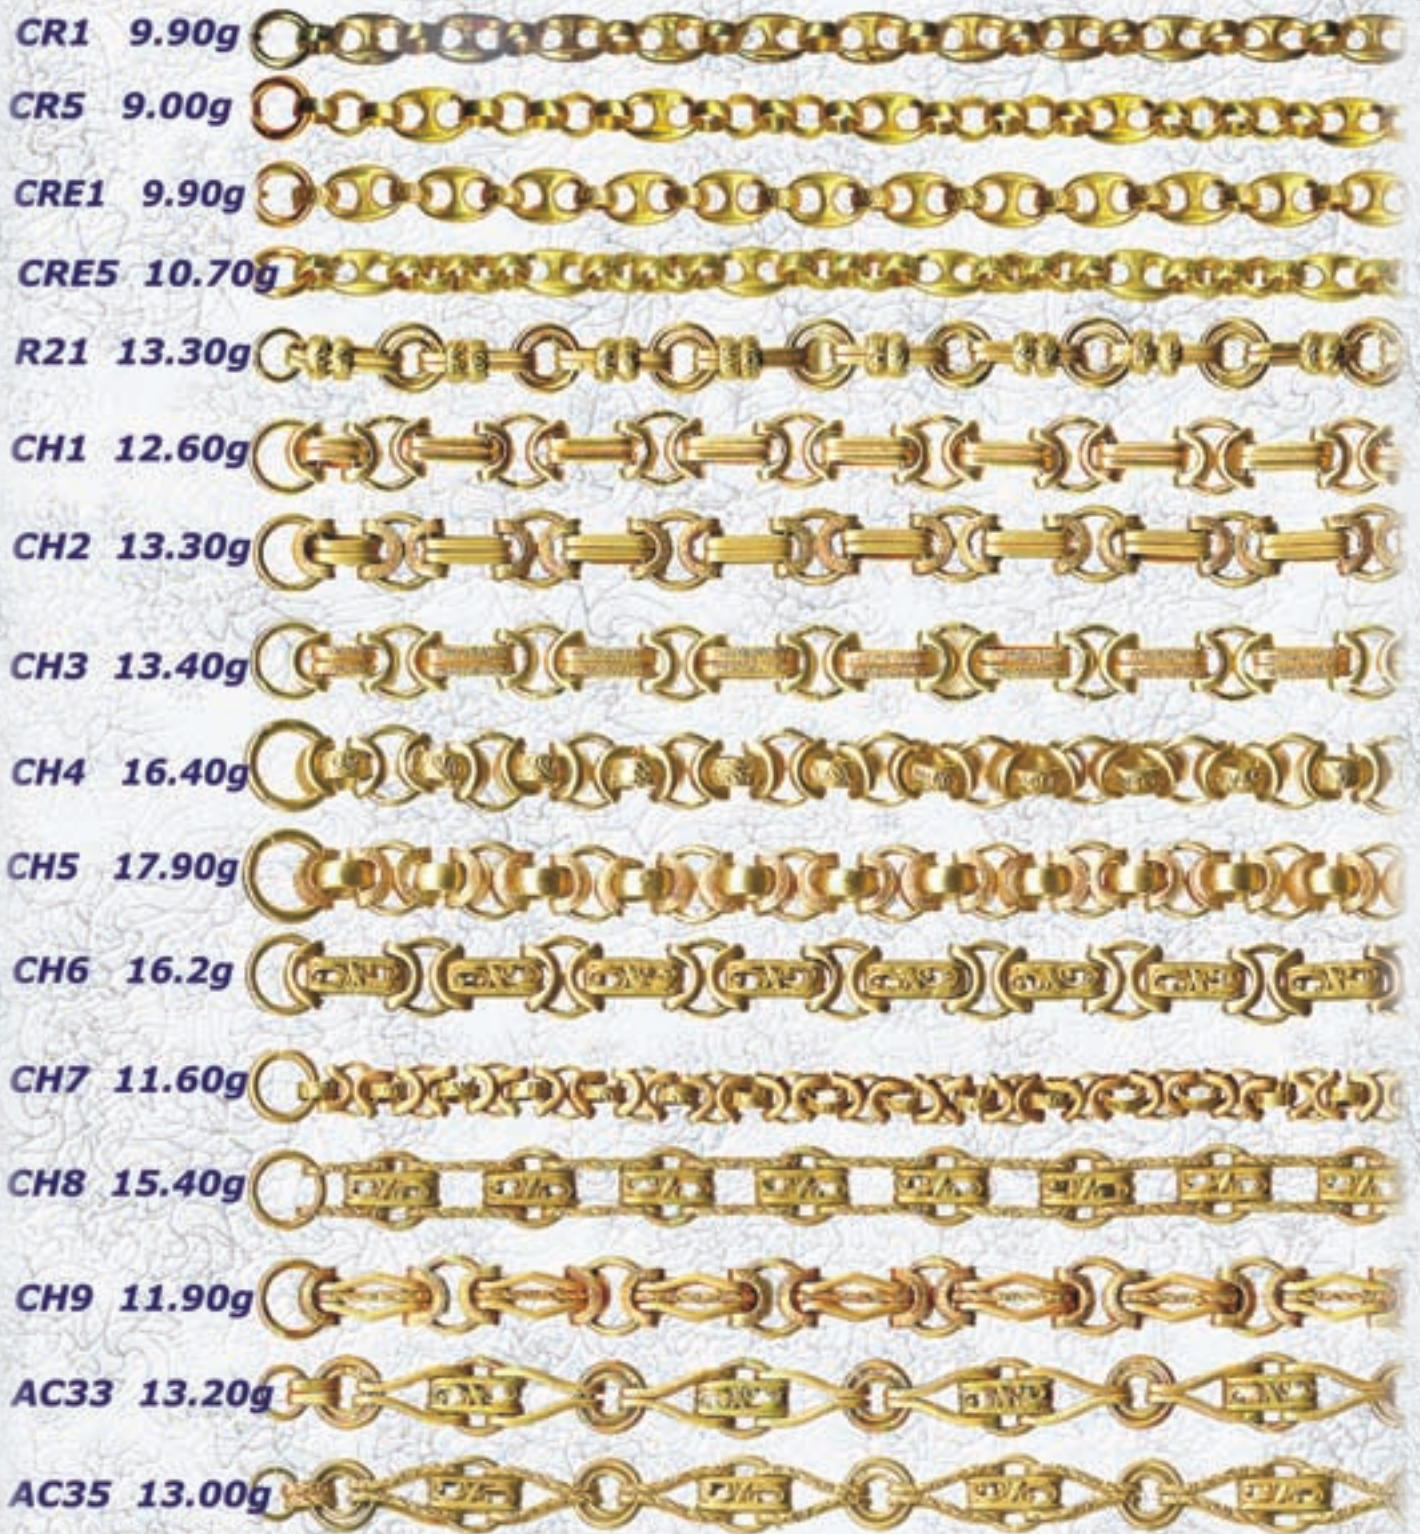

All available in 9ct. Yellow, White, Rose or any combination, as well as 18ct. yellow.
Available in any length. Weights exclude padlocks and safety chain.