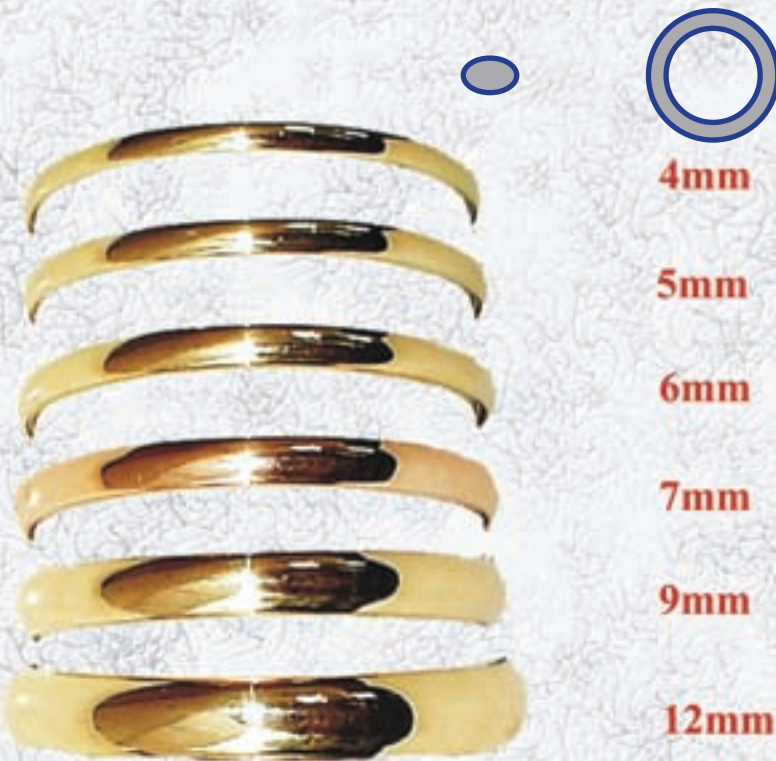

10mm RD 29.5g

12mm RD 42.5g

14mm RD 50.0g

Available in yellow, white & rose gold. DIAMETER RANGING FROM 45-75MM.

All weights shown in 63MM DIAMETER.

TO CONVERT TO OTHER DIAMETER DIVIDE BY 63 AND MULTIPLY BY NEW DIAMETER.

All weights are for 63mm diameter.

Available in 9ct. & 18ct. white, yellow & rose gold.

Can be produced in any diameter. Engraving also available.

## GOLF TUBE / ROUND SHAPE

4mm

5mm

6mm

7mm

## OVAL / ROUND TUBE / SHAPE

4mm

5mm

6mm

7mm

9mm

12mm