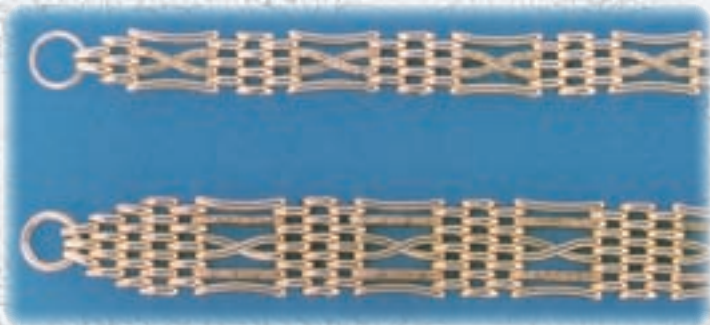

ME48
16.5gr.

ME68
25.8gr.

AM31	AM41	AM51	SE31	SE41	AC31	AC41	AC51
11.5gr.	15.0gr.	18.9gr.	12.3gr.	16.5gr.	11.5gr.	15.0gr.	18.9gr.