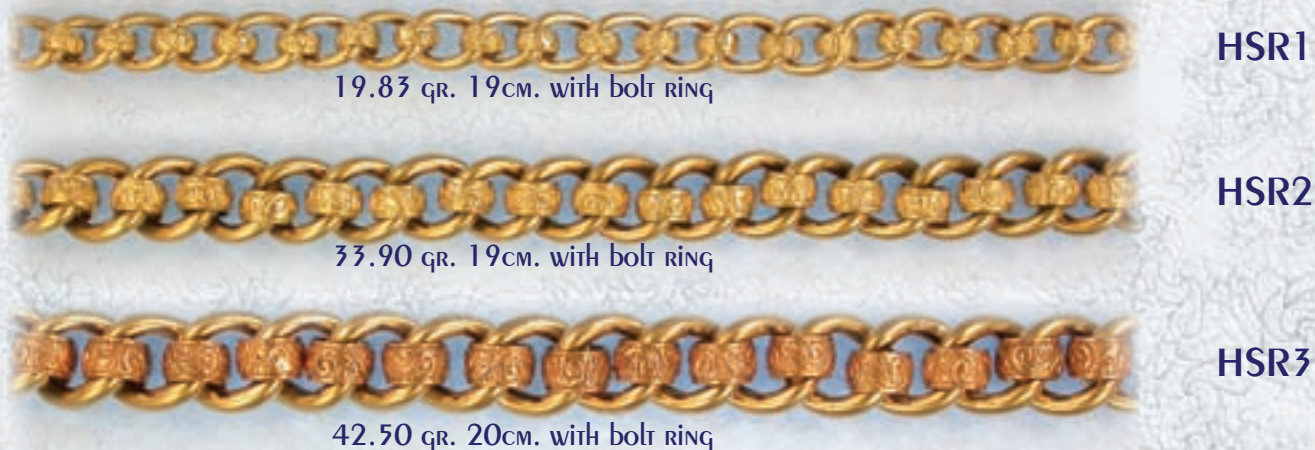

HOLLOW ROLLER WEIGHTS INCLUDE BOLT RINGS.

All available in 9ct. Yellow, White, Rose or any combination, as well as 18ct. yellow.
Available in any length with any end fitting.