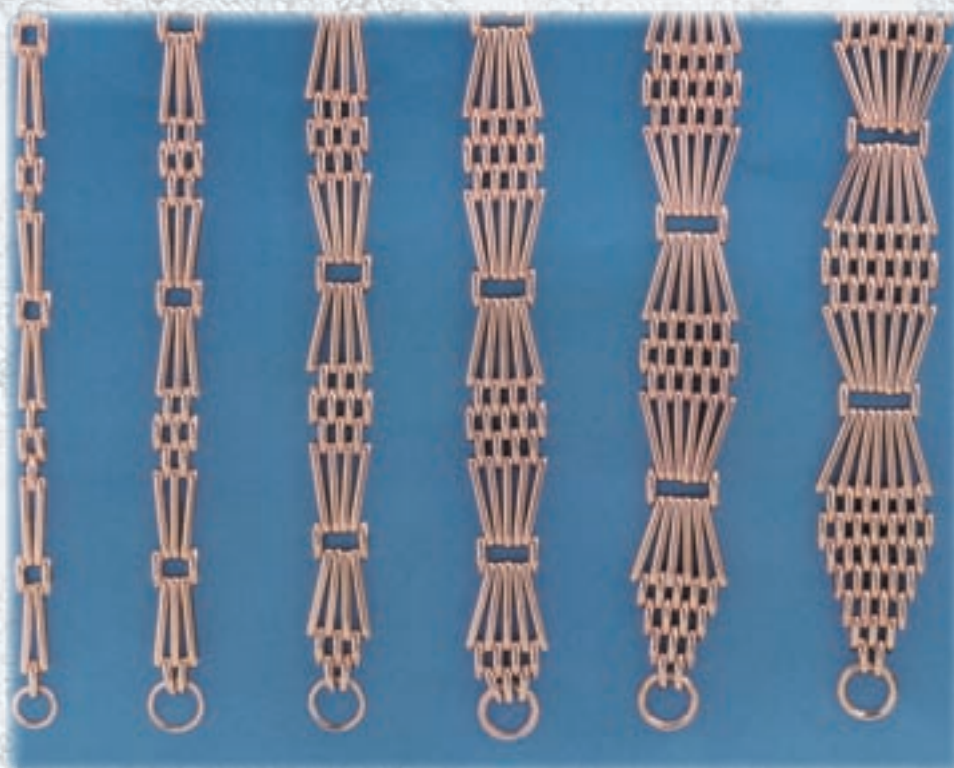

TRADITIONAL GATE BRACELETS

A21 8.0gr.   A31 11.3gr.   A41 14.8gr.   A51 18.4gr.   A61 22.8gr.   A71 24.8gr.