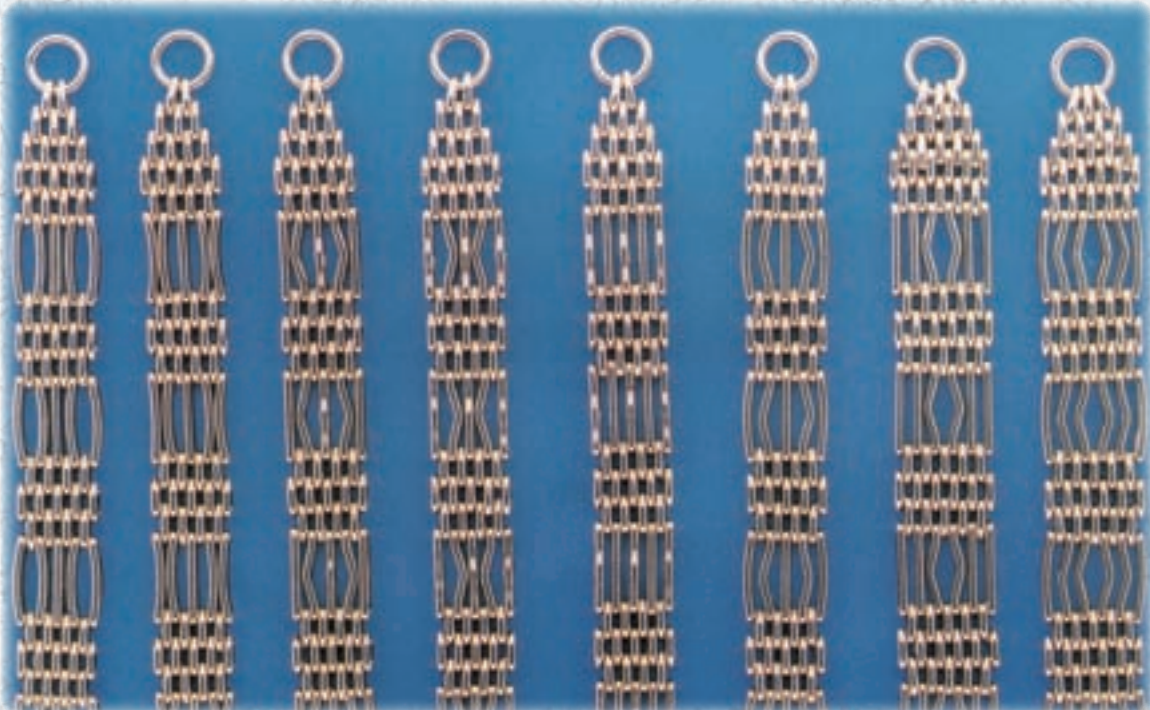

M52	M57	SP51	BP52	BS51	MP51	SP61	MP61
20.5GR.	20.5GR.	20.5GR.	20.5GR.	20.5GR.	20.5GR.	25.5GR.	25.5GR.