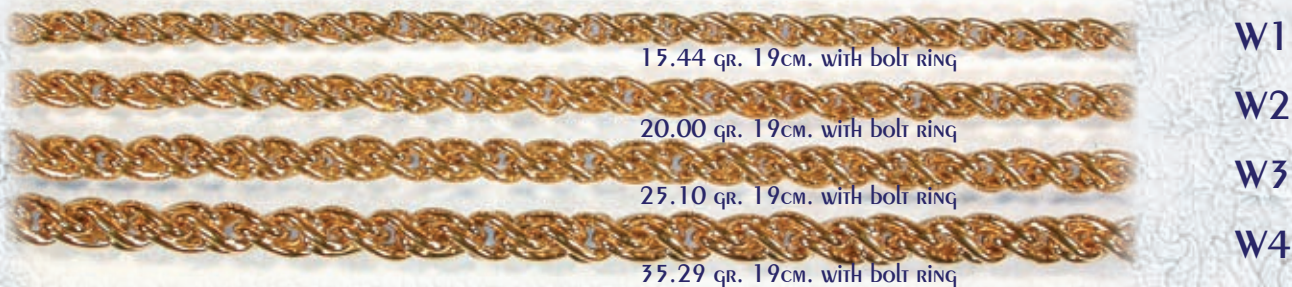

## SOLID WHEAT CHAIN WEIGHTS INCLUDE BOLT RINGS.

## SOLID CURB WITH STONE (AVAILABLE WITH ANY STONE)

## SOLID DOUBLE ROLLER WEIGHTS INCLUDE BOLT RINGS.

## HOLLOW ROLLER WEIGHTS INCLUDE BOLT RINGS.

All available in 9ct. Yellow, White, Rose or any combination, as well as 18ct. yellow.  
Available in any length with any end fitting.