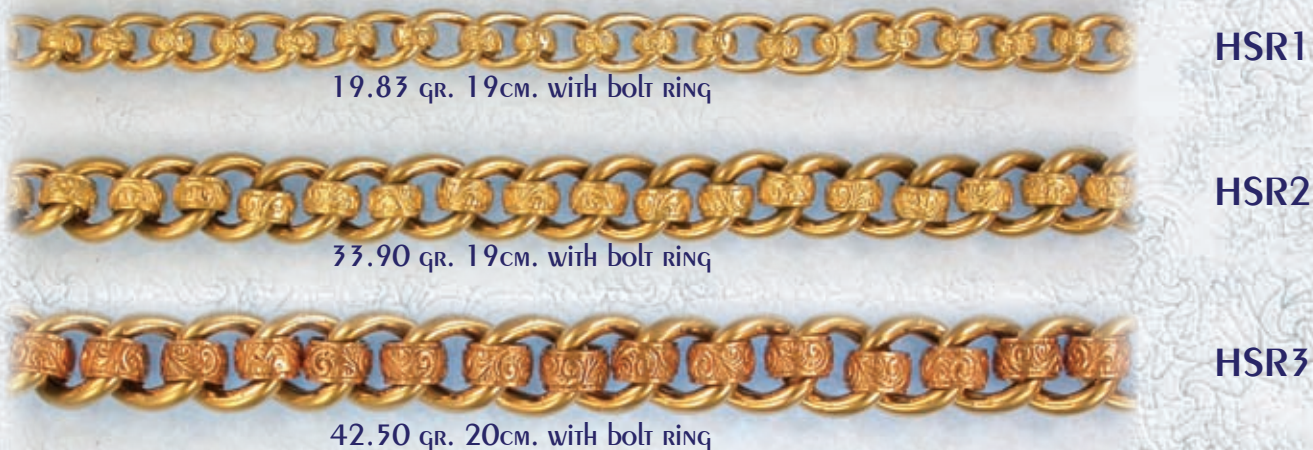

## SOLID WHEAT CHAIN WEIGHTS INCLUDE BOLT RINGS.

## SOLID CURB WITH STONE (AVAILABLE WITH ANY STONE)

## SOLID DOUBLE ROLLER WEIGHTS INCLUDE BOLT RINGS.

## HOLLOW ROLLER WEIGHTS INCLUDE BOLT RINGS.

All available in 9ct. Yellow, White, Rose or any combination, as well as 18ct. yellow.  
Available in any length with any end fitting.