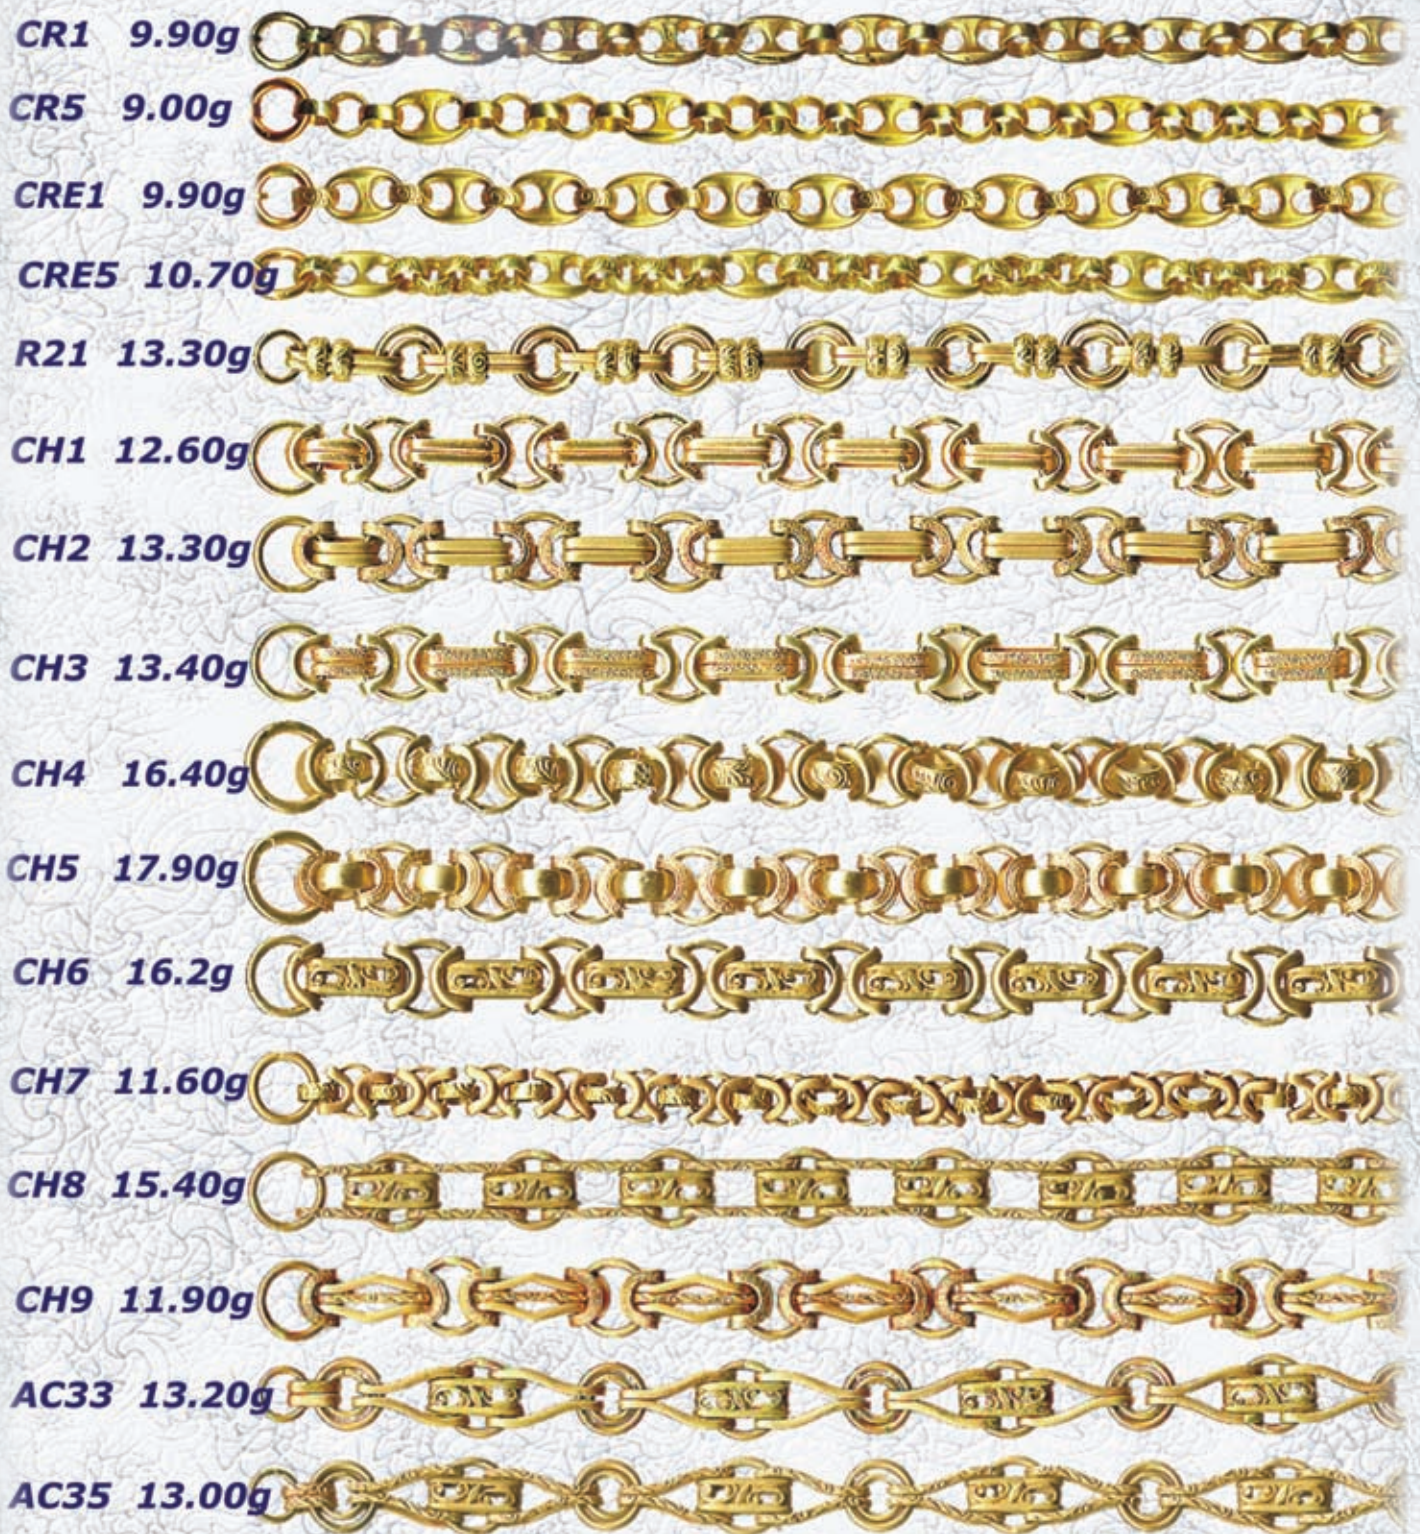

All available in 9ct. Yellow, White, Rose or any combination, as well as 18ct. yellow.
Available in any length. Weights exclude padlocks and safety chain.