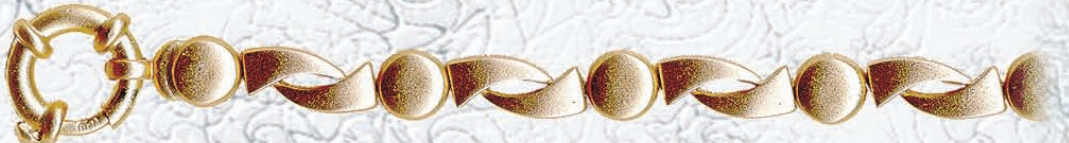

FANCY link CHAINS (ACE DAVID RANGE)

DIH118	15gms.	
DIH122	22.5gms.	
DIH169	12.5gms.	
DIH192	13.5gms.	
DIH201	26.5gms.	
DIH230	10.4gms.	
DIH250	20.40gms.	
DIDBO3	13.10gms.	
DIGB184A	17.2gms.	
DIGB161B2T	14.4gms.	
DIGB161G2T	14.40gms.	
DI2B10	13.60gms.	
DI2B10CZ	16.30gms.	
TULIP1	8.7gms.	
TULIP2	11.0gms.	
BEL14- 3T-	16gms.	
BEL50-3T-	31gms.	
GR BEL	20.5gms.	

All available in 9ct. Yellow, White, Rose or any combination, as well as 18ct. yellow.
Available in any length. Weights exclude padlocks and safety chain.

TG8 16.50gms

TG9 13.00gms.

TG10 19.80gms.

TG11 22.15gms.

TG12 18.80gms

TG13 19.00gms.

TG19 25.70gms

All available in 9ct. Yellow, White, Rose or any combination, as well as 18ct. yellow.
Available in any length. Weights exclude padlocks and safety chain.

Tw1	16.1gms	
Tw3	18.5gms	
TWE1	15.2gms	
TWE3	19.9gms	
GE1	9.90gms	
GE2	9.50gms	
GE3	9.90gms	
GE4	8.20gms	
GE5	8.00gms	
GE6	7.70gms	
LEAF	8.10gms	
THE DOMONIQUE	12.00gms	
THE CHANTELE	14.00gms	
THE FRANCESCA1	17.50gms	
THE FRANCESCA2	14.20gms	
SQUARE ALBERT	15.20gms	
THE EVE	13.40gms	

All available in 9ct. Yellow, White, Rose or any combination, as well as 18ct. yellow.
Available in any length. Weights exclude padlocks and safety chain.

AM32	11.22g	
AC32	11.81g	
AM52	16.84g	
PME31	8.01g	
VME31	7.66g	
CK28	8.78g	
CK38	10.37g	
MK31	10.37g	
IS13	11.80g	
IS16	13.10g	
IS28	20.20g	
TG7	12.60g	
MK31-2T	11.0g	