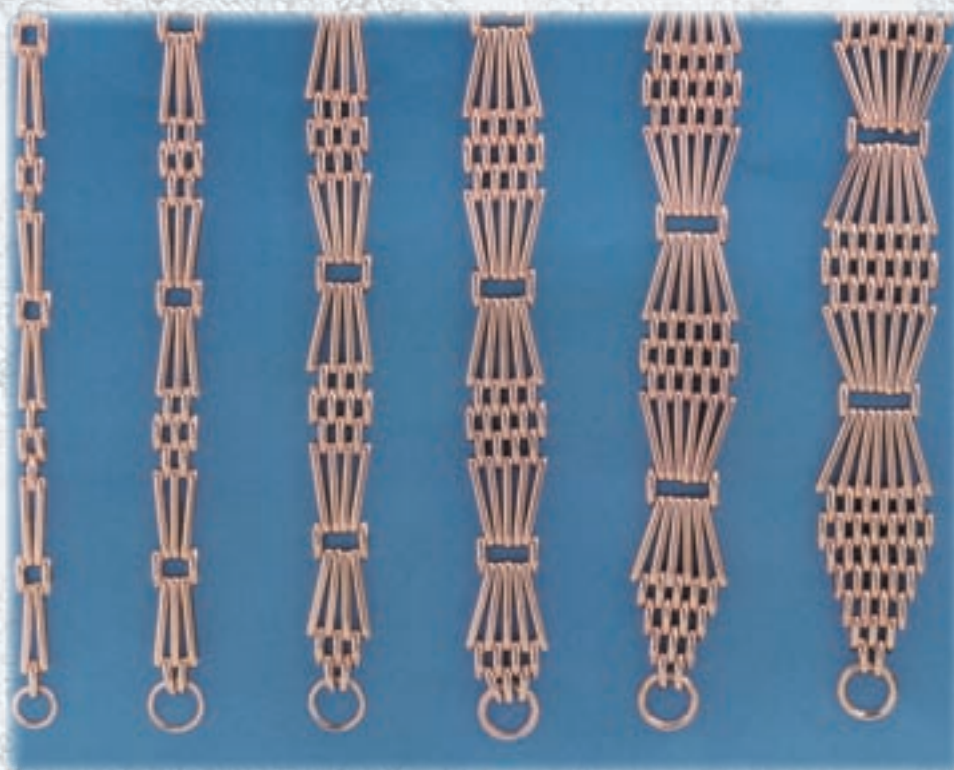

TRADITIONAL GATE BRACELETS

A21 8.0gr. A31 11.3gr. A41 14.8gr. A51 18.4gr. A61 22.8gr. A71 24.8gr.

P4 P2 PE2

B31 12.3gr. B41 16.5gr. C21 8.2gr. C31 12.3gr. C41 16.5gr. C51 20.5gr. C61 25.5gr.

All available in 9ct. Yellow, White, Rose or any combination, as well as 18ct. yellow.
Available in any length. Weights include padlocks and safety chain.

M31 12.3qr. M41 16.5qr. M51 20.5qr. M71 27.6qr. M22 8.2qr. M32 12.3qr. M42 16.5qr.

S21 8.2qr. S31 12.3qr. S41 16.5qr. S51 20.5qr. S81 31.6qr. L31 14.2qr. L41 18.5qr. L51 23.8qr.

All available in 9ct. Yellow, White, Rose or any combination, as well as 18ct. yellow.
 Available in any length. Weights include padlocks and safety chain.

M28	M48	M68	P22	P32	P42	P61	N11
8.2QR.	16.5QR.	25.4QR.	8.2QR.	12.3QR.	16.5QR.	25.5QR.	8.4QR.

M52	M57	SP51	BP52	BS51	MP51	SP61	MP61
20.5QR.	20.5QR.	20.5QR.	20.5QR.	20.5QR.	20.5QR.	25.5QR.	25.5QR.

All available in 9ct. Yellow, White, Rose or any combination, as well as 18ct. yellow.
 Available in any length. Weights include padlocks and safety chain.

All available in 9ct. Yellow, White, Rose or any combination, as well as 18ct. yellow.
Available in any length. Weights include padlocks and safety chain.