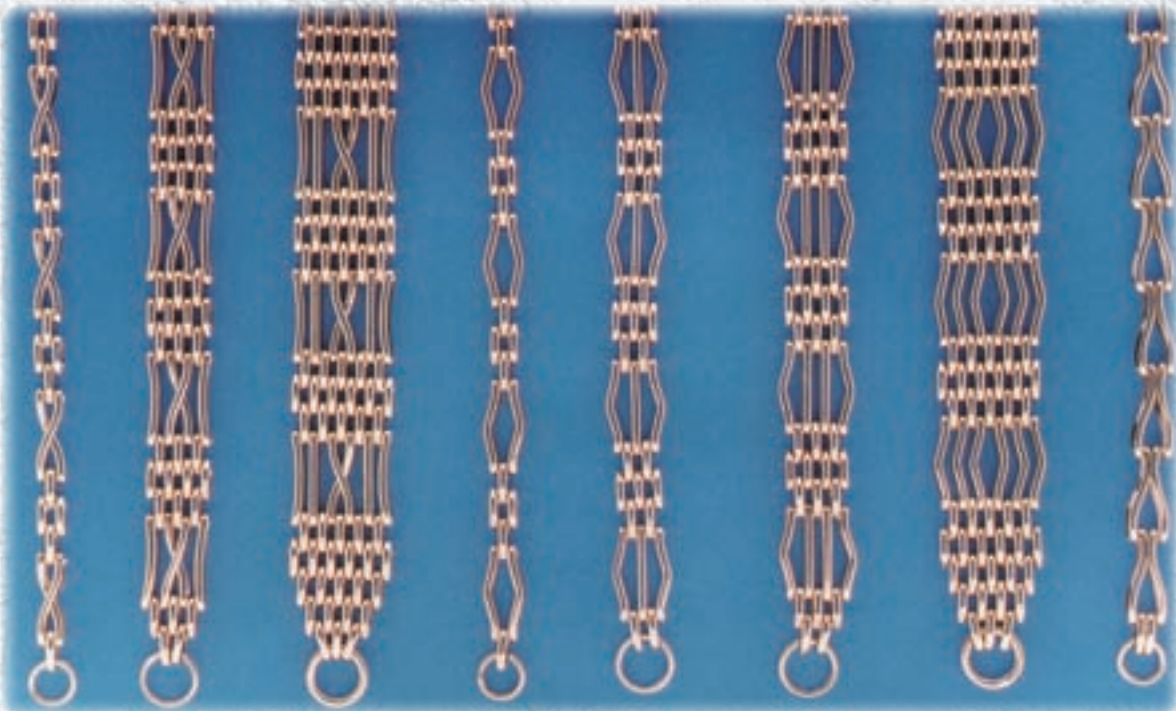

TRADITIONAL GATE BRACELETS

A21 8.0gr. A31 11.3gr. A41 14.8gr. A51 18.4gr. A61 22.8gr. A71 24.8gr.

P4 P2 PE2

B31 12.3gr. B41 16.5gr. C21 8.2gr. C31 12.3gr. C41 16.5gr. C51 20.5gr. C61 25.5gr.

All available in 9ct. Yellow, White, Rose or any combination, as well as 18ct. yellow.
Available in any length. Weights include padlocks and safety chain.

M31 12.3qr. M41 16.5qr. M51 20.5qr. M71 27.6qr. M22 8.2qr. M32 12.3qr. M42 16.5qr.

S21 8.2qr. S31 12.3qr. S41 16.5qr. S51 20.5qr. S81 31.6qr. L31 14.2qr. L41 18.5qr. L51 23.8qr.

All available in 9ct. Yellow, White, Rose or any combination, as well as 18ct. yellow.
 Available in any length. Weights include padlocks and safety chain.

M28	M48	M68	P22	P32	P42	P61	N11
8.2QR.	16.5QR.	25.4QR.	8.2QR.	12.3QR.	16.5QR.	25.5QR.	8.4QR.

M52	M57	SP51	BP52	BS51	MP51	SP61	MP61
20.5QR.	20.5QR.	20.5QR.	20.5QR.	20.5QR.	20.5QR.	25.5QR.	25.5QR.

All available in 9ct. Yellow, White, Rose or any combination, as well as 18ct. yellow.
 Available in any length. Weights include padlocks and safety chain.

All available in 9ct. Yellow, White, Rose or any combination, as well as 18ct. yellow.
Available in any length. Weights include padlocks and safety chain.