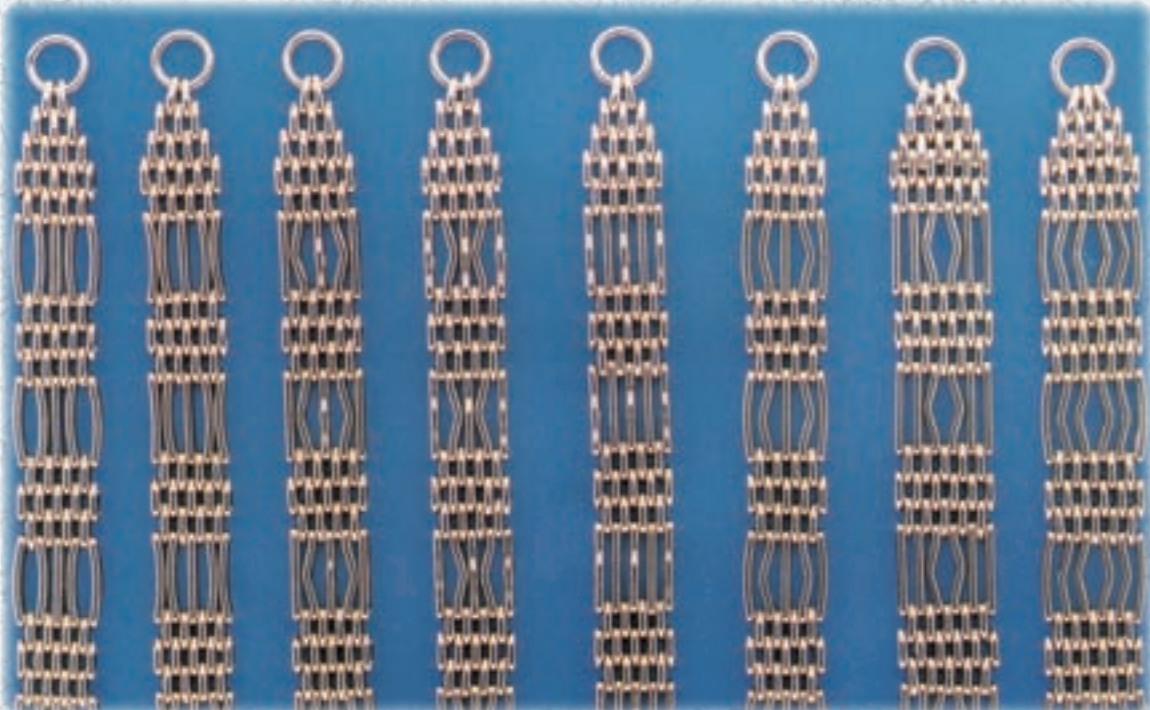

TRADITIONAL GATE BRACELETS

A21 8.0gr. A31 11.3gr. A41 14.8gr. A51 18.4gr. A61 22.8gr. A71 24.8gr.

P4 P2 PE2

B31 12.3gr. B41 16.5gr. C21 8.2gr. C31 12.3gr. C41 16.5gr. C51 20.5gr. C61 25.5gr.

All available in 9ct. Yellow, White, Rose or any combination, as well as 18ct. yellow.
Available in any length. Weights include padlocks and safety chain.

M31 12.3qr. M41 16.5qr. M51 20.5qr. M71 27.6qr. M22 8.2qr. M32 12.3qr. M42 16.5qr.

S21 8.2qr. S31 12.3qr. S41 16.5qr. S51 20.5qr. S81 31.6qr. L31 14.2qr. L41 18.5qr. L51 23.8qr.

All available in 9ct. Yellow, White, Rose or any combination, as well as 18ct. yellow.
 Available in any length. Weights include padlocks and safety chain.

M28	M48	M68	P22	P32	P42	P61	N11
8.2QR.	16.5QR.	25.4QR.	8.2QR.	12.3QR.	16.5QR.	25.5QR.	8.4QR.

M52	M57	SP51	BP52	BS51	MP51	SP61	MP61
20.5QR.	20.5QR.	20.5QR.	20.5QR.	20.5QR.	20.5QR.	25.5QR.	25.5QR.

All available in 9ct. Yellow, White, Rose or any combination, as well as 18ct. yellow.
 Available in any length. Weights include padlocks and safety chain.

All available in 9ct. Yellow, White, Rose or any combination, as well as 18ct. yellow.
Available in any length. Weights include padlocks and safety chain.