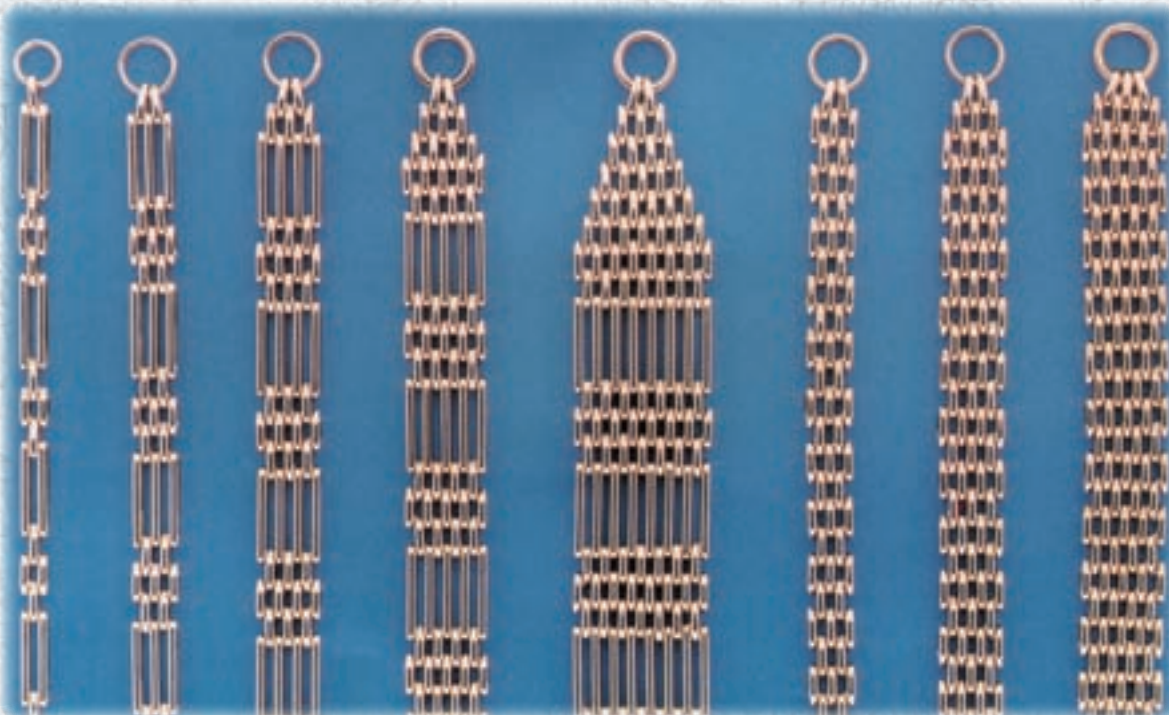

TRADITIONAL GATE BRACELETS

A21 8.0gr. A31 11.3gr. A41 14.8gr. A51 18.4gr. A61 22.8gr. A71 24.8gr.

P4 P2 PE2

B31 12.3gr. B41 16.5gr. C21 8.2gr. C31 12.3gr. C41 16.5gr. C51 20.5gr. C61 25.5gr.

All available in 9ct. Yellow, White, Rose or any combination, as well as 18ct. yellow.
Available in any length. Weights include padlocks and safety chain.

M31 12.3qr. M41 16.5qr. M51 20.5qr. M71 27.6qr. M22 8.2qr. M32 12.3qr. M42 16.5qr.

S21 8.2qr. S31 12.3qr. S41 16.5qr. S51 20.5qr. S81 31.6qr. L31 14.2qr. L41 18.5qr. L51 23.8qr.

All available in 9ct. Yellow, White, Rose or any combination, as well as 18ct. yellow.
 Available in any length. Weights include padlocks and safety chain.

M28	M48	M68	P22	P32	P42	P61	N11
8.2QR.	16.5QR.	25.4QR.	8.2QR.	12.3QR.	16.5QR.	25.5QR.	8.4QR.

M52	M57	SP51	BP52	BS51	MP51	SP61	MP61
20.5QR.	20.5QR.	20.5QR.	20.5QR.	20.5QR.	20.5QR.	25.5QR.	25.5QR.

All available in 9ct. Yellow, White, Rose or any combination, as well as 18ct. yellow.
 Available in any length. Weights include padlocks and safety chain.

All available in 9ct. Yellow, White, Rose or any combination, as well as 18ct. yellow.
Available in any length. Weights include padlocks and safety chain.